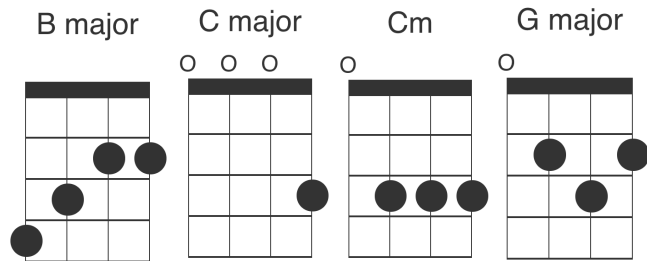

Creep ukulele chords

By Radiohead

xA|-----2-2-----4h-----3-----2-----3h-----2-----|
xE|---3-----3-----3-----2-----2---2-----2-----2-----|
xC|-2-----2-----2-----2-3-----3-----3-----3---|
xG|-----|

xA|-----3-3-----5h-----3-----3-3-----6h-----5h-----3-----0-----|
xE|---3-----3-----3-----3-----3-----3-----3-----3-----3-----0-----|
xC|-4-----4-----4-----4-3-----3-----3-----3-----3-----0-----|
xG|-----|

Verse:

When you were here ^G before
Couldn't look you in the eyes ^B
You look like an angel ^C
Your skin makes me cry ^{Cm}

Verse:

You float like a feather ^G
In a beautiful weather ^B
I wish I was special ^C
You're so fuc*ing special ^{Cm}

Chorus:

But I'm a creep ^G
I'm a wierdo ^B

What the hell am I doin' here ^C

I don't belong here ^{Cm}

Verse - same as first -:
I don't care if it hurts
I wanna have control
I wanna perfect body
I want a perfect soul

Verse:
I want you to notice
When I'm not around
You're so xxxxin' special
I wish I was special....

Chorus:

But I'm a creep ^G

I'm a wierdo ^B

What the hell am I doin' here ^C

I don't belong here ^{Cm}

Bridge: