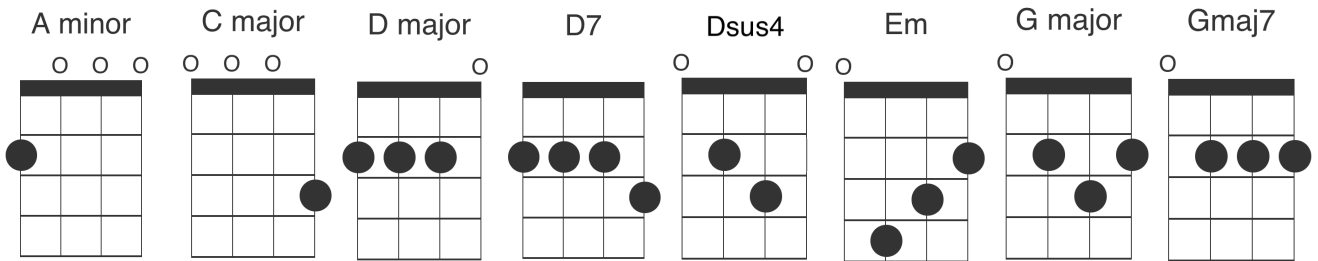

La vie en Rose ukulele chords

performed By Cristin Milioti

Intro: G Gmaj7 Em Am D D7

G Gmaj7

Hold me close and hold me fast

Em

The magic spells you cast

Am D

This is La Vie en ros-e

D7

When you kiss me heaven sighs

D

And though I close my eyes

Dsus4 D7

I see La Vie en ros-e

G Gmaj7

When you press me to your heart

Em

I'm in a world apart

C

a world where roses bloom

Am **G**

And when you speak angels sing from above

Am **D**

Everyday words seem to turn into love songs

G **Gmaj7**

Give your heart and soul to me

C

And life will always be

Am D G

La Vie en rose

Find out more at kemancilar.net