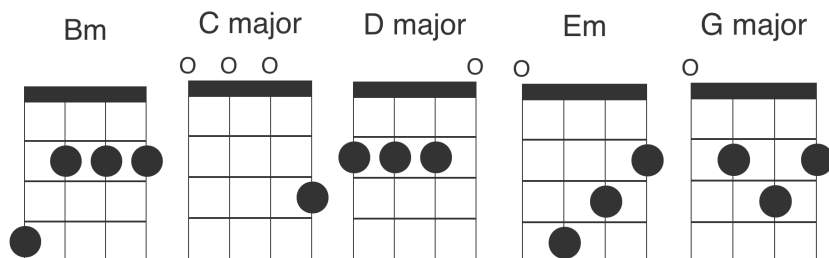

Let her go ukulele chords

By Passenger

Intro:

-chords-

C D Em D C D Em D

C D Em D C D Em

-or riff-

xA | --0h2p0-----2----- | --0h2p0-----2--0----- |

D Em

Only hate the road when you re missin home

C G D

Only know your lover when you ve let her go

Em C

Staring at the ceiling in the dark

D Bm

Same old empty feeling in your heart

Em C D

Love comes slow and it goes so fast

Em C

Well you see her when you fall asleep

D Bm

But to never to touch and never to keep

Em

Because you loved her to much

Only know you ve been high when you re feeling low

D Em

Only hate the road when you re missin home

C

G

Only know your lover when you ve let her go

D

And you let her go