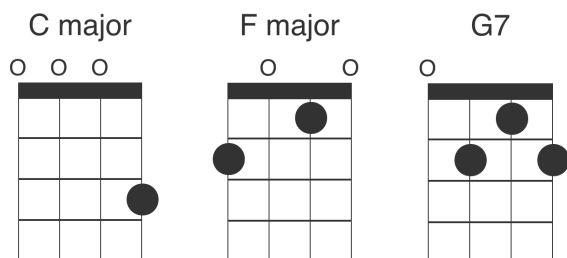

Someone to Lava ukulele chords

By Misc Cartoons

Intro: C G7 F C G7 C

Verse:

C G7
a long long time ago, there was a volcano.
F C G7
Living all alone, in the middle of the sea.
C G7
He sat high above his bay, watching all the couples play,
F C G7
and wishing that, he had someone too.
C G7 F
And from his lava came, this song of hope that he sang out-loud everyday,
C G7
for years and years.

Chorus:

F C
I have a dream, I hope will come true,
G7 C
that you're here with me and I'm here with you
F C
I wish that the earth, sea, the sky up above
F G7 C
will send me someone to la-va

Verse:

C G7
He was singing all alone, turned his lava into stone,
F C G7
until he was on the brink of extinction.
C G7
But little did he know that living in the sea below
F C G7
another volcano was listening to his song.

Verse:

C G7
Every day she heard his tune, her lava grew and grew
F C G7
because she believed his song was meant for her.
C G7
Now she was so ready to meet him above the sea
F C G7
as he sang his song of hope for the last time.

Chorus:

F I have a dream, I hope will come true,
G7 that you're here with me and I'm here with you
F I wish that the earth, sea, the sky up above
F **G7** will send me someone to la-va **C**

Verse:

C Rising from the sea below stood a lovely volcano **G7**
F looking all around but she could not see him. **C** **G7**
C He tried to sing to let her know that she was not alone, **G7**
F but with no lava his song was all done. **G7** **C**