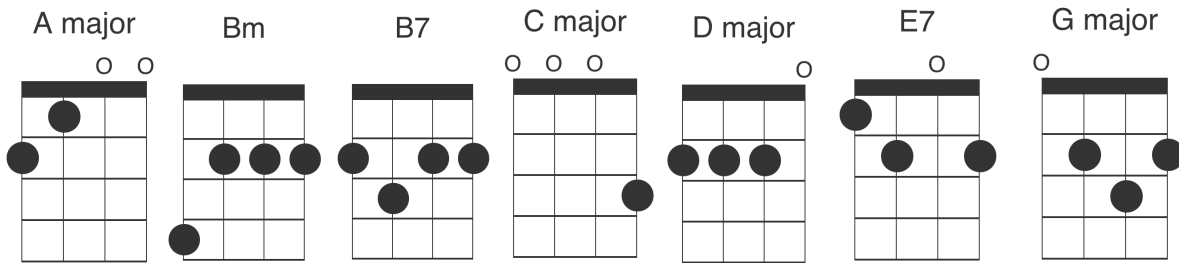

Here comes the sun ukulele chords

By The Beatles

Intro - 2x - **A D E7**

```

A D E7 E7
xA| --4-0-2-4-0-----4-2---0---0-----0-2-0-----2-2-2-2--2---|
xE| --0-0-0-0-0-----2-----0-0-0-0--0---|
xC| --1-----1-----2-----2-2-2-2--2---|
xG| --2-----2-----2-----1-1-1-2--1---|

A **D A Bm A E7**
It's alright

Verse:

A
Little darling
D **E7**
It's been a long cold lonely winter
A
Little darling
D **E7**
It feels like years since it's been here

Chorus:

A
Here comes the sun - Du du du du -
D **B7**
Here comes the sun

C G D A E7
 Sun, sun, sun, here it comes - five times -

Verse:

A
 Little darling
 I feel that ice is slowly melting

A
 Little darling
 It seems like years since it's been clear

Chorus:

A
 Here comes the sun - Du du du du -
 D B7
 Here comes the sun

And I say

A **D A Bm A E7**
It's alright

A
Here comes the sun - Du du du du -
D **B7**
Here comes the sun

And I say
A **D A Bm A E7**
It's alright

Find out more at kemancilar.net

©2019